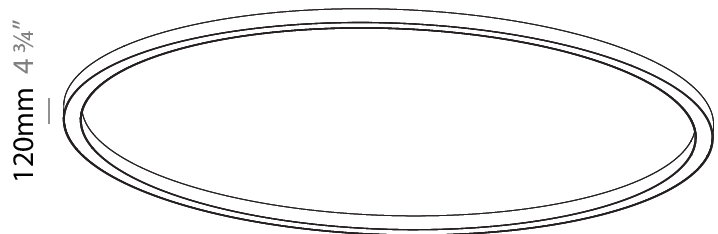

base number	LED	Color	Finishes
	Dimming	Temperature	(Diamond)

1. To build a product code in our configurator select the specify button on the base model # product page
2. To build a manual product code on this datasheet choose from the options listed below in blue font and add the suffix to the base model #

GENERAL

Series: Glorious
Subseries: Glorious
Brand: Prolicht
Division: Architectural
Mounting Type: Surface
Mounting Location: Ceiling

PHYSICAL

Diameter (mm): 5400
Diameter (in): 212 5/8
Height (mm): 120
Height (in): 4 3/4
Light Distribution: Direct
Weight (kg): 68
Weight (lbs): 149.6
Diffuser: PMMA - Opal
Fixture Finish: SSR / BKV / CWI / CRY / HAB / LAG / UFT / ITA / RUA / RUR / MIC / FTG / MYG / TWT / LOD / PUS / FRO / FUP / KIA / POP / BLS / SPG / MEY / GOH / GUM / CHC / COM / ABZ / JAG / OBR / MOS / ROR
Fixture Material: Aluminum

ELECTRICAL

Lamp Type: LED (Zhaga Standard)
Input Wattage (W): 280
Total Output Wattage (W): 224 / 179.2 (3500K)
Dimming: Non-Dimming / Phase Dimming (120Vac only) / 0-10V Dimming
Driver Included: Yes
Driver Location: Integrated
Driver Type: Constant Current - 120 / 277Vac
Driver Class: Class 2
Input Voltage (V): 120 - 277
Constant Current (MA): 350 / 800 (3500K)

LED

Color Temperature (°K): 3000 / 3500 / 4000
Max. Delivered Lumen (lm): 25840 / 26754 / 27300
CRI: >80 CRI
Efficiency (%): 65
Lamp Life (hrs): 50000

OPTICAL

RATINGS AND CERTIFICATIONS

Certified By: Certified for North American Standards
IP rating: IP20

Ø 5100mm 200 13/16"

Ø 5400mm 212 5/8"